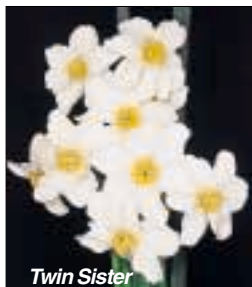

**ASPASIA:** 8 W-Y  
Attractive bunch of 3-4 dainty blooms each with white petals and beautiful soft yellow cups. Tall, strong stems. Late.  
12 for \$16.50  
5 for \$7.75  
3 for \$4.75

*Twin Sister*

**TWIN SISTER:** 13 W-Y  
*N. biflorus*. Usually two neat florets with white petals and short, bright yellow cups. Very late.  
12 for \$16.50  
5 for \$7.75  
3 for \$4.75