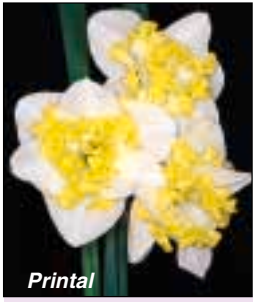

SPLIT CORONA

DAFFODILS

Daffodils with unusual but spectacular flowers. The trumpet or cup has 'split' into its six natural lobes which are spread back across the petals.

EARLY FLOWERING

PRINTAL: 11a W-Y
A spectacular flower. The striking, clear yellow, heavily ruffled and frilled split corona appears almost double against the pure white petals. Early.
12 for $28.50
5 for $13.25
3 for $7.95