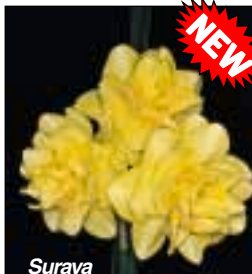

Suraya

SURAYA: 4 Y-O

Impressively large full double. Layers of lemon petals are interspersed with bright orange petaloids. Tall. Mid.

5 for $55.95

3 for $35.50

$12.50 per bulb