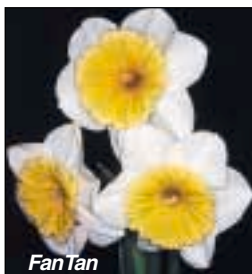

LATE FLOWERING

Fan Tan

FAN TAN: 2 W-OOY

Immense bloom with broad round cream petals and large open bowl-shaped crown of creamy yellow-orange. Late.

5 for $55.95

3 for $35.50

$12.50 per bulb