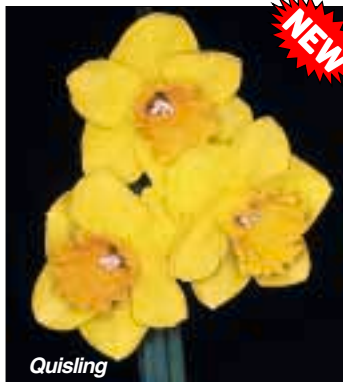

Quisling

QUISLING: 2 Y-O

Pleasing bloom that presents well. The orange bowl-cup is smooth and is complemented by the rich golden-yellow petals. Bred by Hancock's. Tall, strong stem. Early-mid.

12 for $37.50

5 for $16.25

3 for $9.95, $3.75 per bulb

PINK PARADISE: 4 W-P (front cover)

Extravagant double. The white perianth is layered with petaloids of deep-pink. Bred in Ireland. Late.

5 for $91.75

3 for $56.75

$19.95 per bulb

Order your bulbs before 31st March