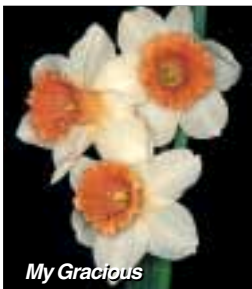

MID FLOWERING

My Gracious

MY GRACIOUS: 2 W-P

A most striking bloom with a deep strawberry-pink, beautifully frilled and flared trumpet-cup; with pure white petals. Early.

12 for $37.50

5 for $16.25

3 for $9.95, $3.75 per bulb

PINKIE TOO: 2 W-P

A beautiful bloom with pure white petals and a striking, rich pink open trumpet cup with an attractive serrated edge. Robust stem. Mid.

12 for $28.50

5 for $13.25

3 for $7.95