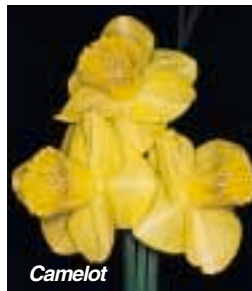

**5 for \$7.75**

**3 for \$4.75**

**VERDUN:** 1 Y-Y

A striking yellow trumpet bloom on a tall strong stem, ideal for a garden display. Late.

**12 for \$24.50**

**5 for \$10.95**

**3 for \$6.75**

*Verdun*