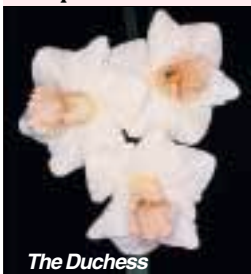

The Duchess