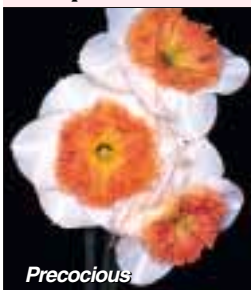

Precocious

THE DUCHESS: 1 W-P ♡
Large elegant bloom with a striking long flared and fluted trumpet which is a true pink; round white perianth. Late.

5 for $23.25

3 for $14.25

$4.95 per bulb