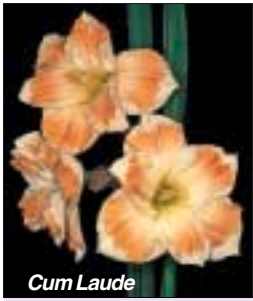

CUM LAUDE: 11a W-P
Excellent bloom with white petals that are almost covered by the evenly split, serrated corona segments of intense bronze-pink with creamy-white centres. Early.
12 for $37.50
5 for $16.25
3 for $9.95, $3.75 per bulb

SPLIT CORONA MIX
on page 3 of
Hancock's 2002
Spring Bulb cat.