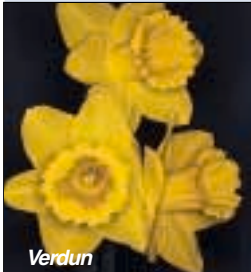

**3 for \$14.25**

**\$4.95 per bulb**

**MID FLOWERING**

**LATE FLOWERING**

*Bozo*

**BOZO:** 2 Y-Y

A durable flower of deepest golden yellow. The trumpet has a flared and frilled edge. Mid-late.

**12 for \$16.50**

**5 for \$7.75**

**3 for \$4.75**

**VERDUN:** 1 Y-Y

A striking yellow trumpet bloom on a tall strong stem, ideal for a garden display. Late.

**12 for \$24.50**

**5 for \$10.95**

**3 for \$6.75**

*Verdun*

*Camelot*

**CAMELOT:** 1 Y-Y

Outstanding fresh clear yellow bloom. An evenly serrated long cup and flat, circular petals. Late.

**12 for \$24.50**

**5 for \$10.95**

**3 for \$6.75**