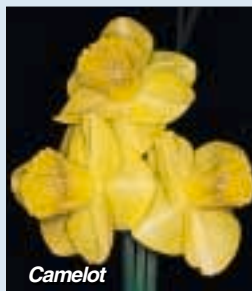

Camelot

CAMELOT: 1 Y-Y

Outstanding fresh clear yellow bloom with an evenly serrated long cup and rounded petals. Late.

12 for $24.95

5 for $10.95

3 for $6.95