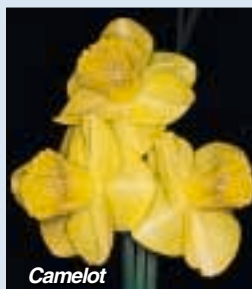

Camelot

CAMELOT: 1 Y-Y

Outstanding fresh clear yellow bloom with an evenly serrated long cup and rounded petals. Late.

12 for $24.95

5 for $10.95

3 for $6.95