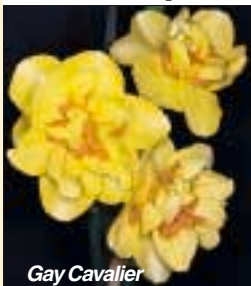

### IRANI: 4 W-Y

A very round, smooth flower of pure white interspersed with small primrose-yellow petaloids in the centre. Late.

**12 for \$37.50**

**5 for \$16.50**

**3 for \$9.95, \$3.75 per bulb**

*Gay Cavalier*