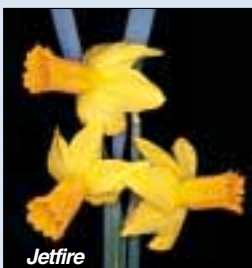

Jetfire

MID FLOWERING

MINNOW: 8 W-Y

A tiny tazetta hybrid with two or three round, soft yellow blooms on each 20 cm stem. Mid.

12 for $17.50

5 for $7.95

3 for $4.95