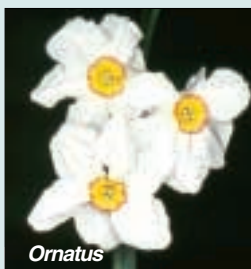

POETICUS

Ornatus

ORNATUS: 9 W-GYR

Old-world, scented bloom with snow-white petals and yellow button eye rimmed red. 30 cm. Mid-late.

12 for $24.95

5 for $10.95

3 for $6.95