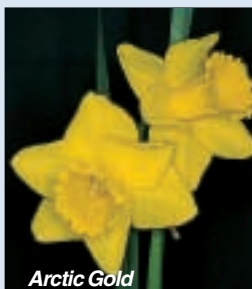

Arctic Gold

ARCTIC GOLD: 2 Y-Y

A superb flower of uniform deep golden-yellow; flanged serrated trumpet; broad round petals. Tall. Mid.

12 for $24.95

5 for $10.95

3 for $6.95

NIFTY: 1 Y-Y.

Very neat and smooth golden-yellow bloom with slightly swept-back petals and a lightly frilled straight corona. Mid-late.

12 for $24.95

5 for $10.95

3 for $6.95