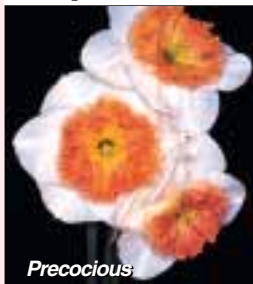

Precocious