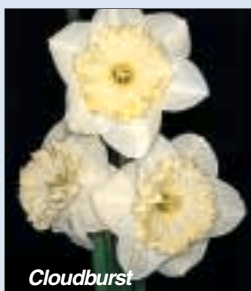

An immense bloom with the purest white petals. The ivory-white trumpet opens as the palest lemon. Tall. Early-mid.

**12 for \$37.50**

**5 for \$16.50**

**3 for \$9.95, \$3.75 per bulb**

*Hailstorm*

*Cloudburst*