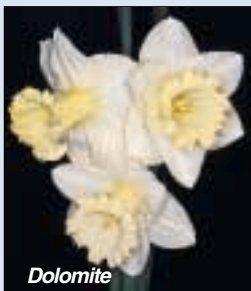

## MID FLOWERING

**CANOPUS:** 1 W-W   
Enormous, round, pure white bloom with a prominent well-rolled trumpet. Robust, exhibition variety. Mid-late.  
12 for \$37.50  
5 for \$16.50  
3 for \$9.95, \$3.75 per bulb

*Canopus*

**BRIDAL DAY:** 1 W-W   
Beautiful pure white bloom with broad smooth petals, the long elegant trumpet is rolled at the mouth. Mid.  
12 for \$37.50  
5 for \$16.50  
3 for \$9.95, \$3.75 per bulb

*Bridal Day*

**BLISS:** 2 W-W   
Old favourite with a large attractive flower. The creamy white long cup has a beautiful expanded frilly edge. Tall. Mid.  
12 for \$24.95  
5 for \$10.95  
3 for \$6.95