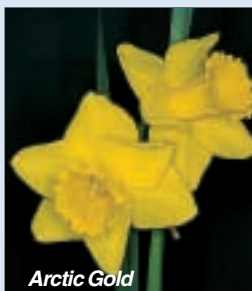

Arctic Gold

ARCTIC GOLD: 2 Y-Y

A superb flower of uniform deep golden-yellow; flanged serrated trumpet; broad round petals. Tall. Mid.

12 for $24.95

5 for $10.95

3 for $6.95

NIFTY: 1 Y-Y.

Very neat and smooth golden-yellow bloom with slightly swept-back petals and a lightly frilled straight corona. Mid-late.

12 for $24.95

5 for $10.95

3 for $6.95