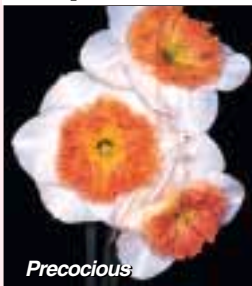

Precocious