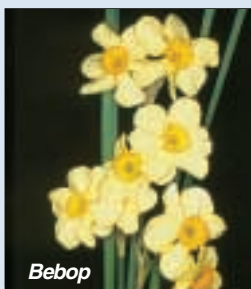

*Tweeny*

**TWEEDLE DEE:** 5 Y-Y    ↕  
An attractive nodding, soft  
lime-yellow flower with up  
to three dainty trumpet  
florets on each stem. Late.  
**5 for \$23.50**  
**3 for \$14.50**  
**\$4.95 per bulb**

*Tweedle Dee*

*Kaydee*

**KAYDEE:** 6 W-P  
A dainty bloom. The pure  
white reflexed perianth  
contrasts with the bell-  
shaped salmon-pink cup.  
15 cm. Mid-late.  
**5 for \$27.95**  
**3 for \$16.95**  
**\$5.95 per bulb**