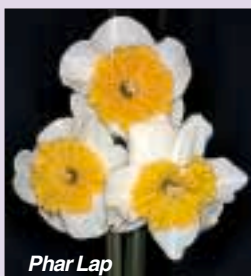

Phar Lap

PHAR LAP: 2 W-O

A stunning bloom. The large flat cup is deepest old-gold, contrasting with white petals. Mid-late.

12 for $37.50

5 for $16.50

3 for $9.95, $3.75 per bulb