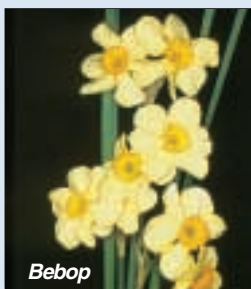

*Tweeny*

**TWEEDLE DEE:** 5 Y-Y ↕  
An attractive nodding, soft  
lime-yellow flower with up  
to three dainty trumpet  
florets on each stem. Late.  
**5 for \$23.50**  
**3 for \$14.50**  
**\$4.95 per bulb**

*Tweedle Dee*

*Kaydee*

**KAYDEE:** 6 W-P  
A dainty bloom. The pure  
white reflexed perianth  
contrasts with the bell-  
shaped salmon-pink cup.  
15 cm. Mid-late.  
**5 for \$27.95**  
**3 for \$16.95**  
**\$5.95 per bulb**