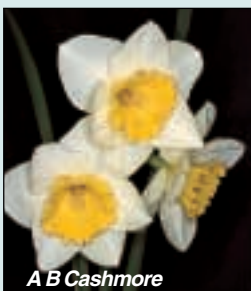

EARLY FLOWERING

A B Cashmore

A B CASHMORE: 2 W-Y

An outstanding bloom; the striking large expanded frilled crown opens bright yellow, maturing to rich golden yellow; flat white petals. Early-mid.

12 for $37.50

5 for $16.50

3 for $9.95, $3.75 per bulb