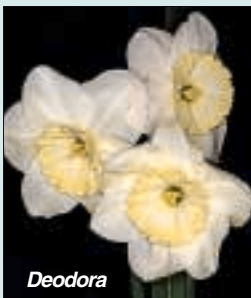

Deodora

LATE FLOWERING

MARILYN: 2W-YWY

Eye-catching, round white petals with a luminous, lemon-yellow pleated crown with a green eye and bright orange scalloped edge. Late.

12 for $24.95

5 for $10.95

3 for $6.95