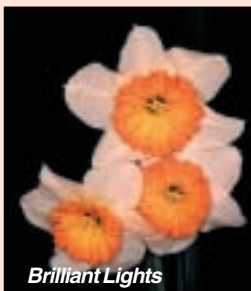

**12 for \$17.50**

**5 for \$7.95**

**3 for \$4.95**

*Brilliant Lights*

**BRILLIANT LIGHTS:** 2 W-R

A large eye-catching bloom. Startling, pleated, flat cup of bright glowing orange-red; flat white petals. Tall, perfumed. Early-mid.