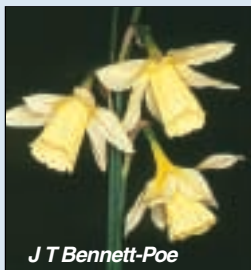

J T Bennett-Poe

J T BENNETT-POE: 5 W-W
Dainty bloom with pale
primrose-yellow petals and
an attractive sulphur-
yellow straight trumpet.
15 cm. Mid.
12 for $24.95
5 for $10.95
3 for $6.95