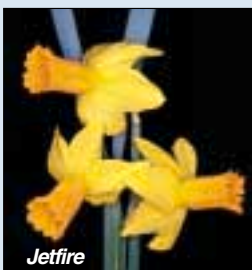

Jetfire

MID FLOWERING

MINNOW: 8 W-Y

A tiny tazetta hybrid with two or three round, soft yellow blooms on each 20 cm stem. Mid.

12 for $17.50

5 for $7.95

3 for $4.95