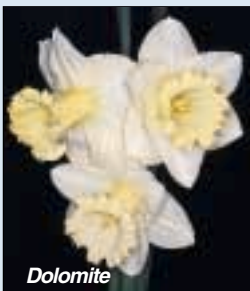

## MID FLOWERING

**CANOPUS:** 1 W-W   
Enormous, round, pure white bloom with a prominent well-rolled trumpet. Robust, exhibition variety. Mid-late.  
**12 for \$37.50**  
**5 for \$16.50**  
**3 for \$9.95, \$3.75 per bulb**

*Canopus*

**BRIDAL DAY:** 1 W-W   
Beautiful pure white bloom with broad smooth petals, the long elegant trumpet is rolled at the mouth. Mid.  
**12 for \$37.50**  
**5 for \$16.50**  
**3 for \$9.95, \$3.75 per bulb**

*Bridal Day*

**BLISS:** 2 W-W   
Old favourite with a large attractive flower. The creamy white long cup has a beautiful expanded frilly edge. Tall. Mid.  
**12 for \$24.95**  
**5 for \$10.95**  
**3 for \$6.95**