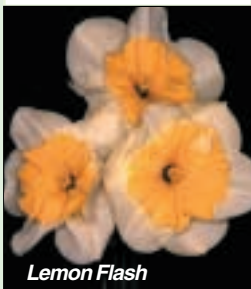

Lemon Flash