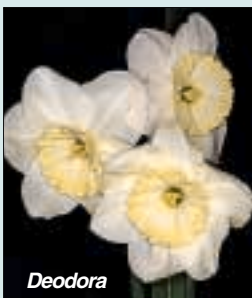

Deodora

LATE FLOWERING

MARILYN: 2W-YWY

Eye-catching, round white petals with a luminous, lemon-yellow pleated crown with a green eye and bright orange scalloped edge. Late.

12 for $24.95

5 for $10.95

3 for $6.95