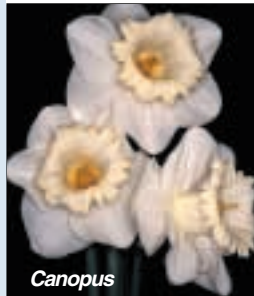

Canopus

BRIDAL DAY: 1 W-W
Beautiful pure white bloom with broad smooth petals, the long elegant trumpet is rolled at the mouth. Mid.
12 for $37.50
5 for $16.50
3 for $9.95, $3.75 per bulb