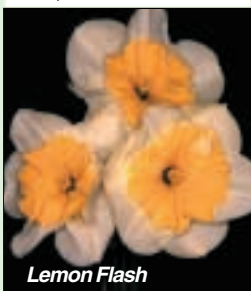

### OUTSIDER:

2 W-YYO Striking flower with rounded white petals. The flat yellow pleated open cup has a wide, tangerine-orange rim. Late.

**12 for \$29.95**

**5 for \$13.50**

**3 for \$7.95**

### LEMON FLASH:

2 W-Y ⚡ Attractive, neat flower; refreshing snow-white petals and bright lemon-yellow flat disc cup with a fluted edge. Late.

**12 for \$24.95**

**5 for \$10.95**

**3 for \$6.95**

*Lemon Flash*