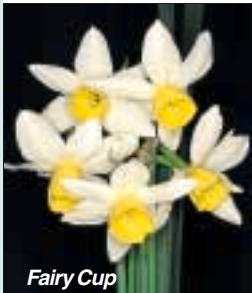

LATE FLOWERING

FAIRY CUP: 5 W-Y

Delightful flower with one to three small pendulous flowers per stem, each with a dainty lemon cup and white petals. Late.

12 for $24.95

5 for $10.95

3 for $6.95

Fairy Cup

EUPHONY: 2 Y-W

Beautiful bloom, with neat soft creamy-white trumpet and perianth. Perfect form. Late.

12 for $24.95

5 for $10.95

3 for $6.95