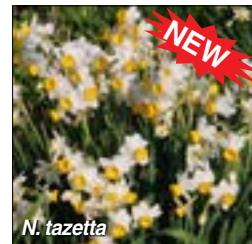

ALLIUM acuminatum
 Pinky mauve, 40 cm.
ALLIUM neapolitanum
 White, 30cm high.
ALLIUM sphaerocephalon
 Drumsticks; purple, 75 cm.

Price per single variety:
 25 for \$19.95
 12 for \$9.95
 5 for \$4.95

Allium sphaerocephalon

Allium neapolitanum

SPECIES NARCISSUS

Some species related to the cultivated Daffodils.

Pheasants eye Daffodil

PHEASANTS EYE DAFFODIL

NARCISSUS poeticus
 Delightful late flowered species with white swept back petals and red-edged small cup, highly scented.

NARCISSUS tazetta

A fine smaller form that was originally grown from seed collected in Algeria at altitude. Highly scented

25 bulbs for \$39.95
 12 bulbs for \$19.95
 5 bulbs for \$9.50
 3 bulbs for \$5.95

N. tazetta

Hoop Petticoat

HOOP PETTICOAT

NARCISSUS bulbocodium
 Dainty golden petticoat-shaped flowers. Plant in a sunny rockery or in pots.
 25 for \$22.95
 12 for \$11.95
 5 for \$5.95

Green Daffodil, Narcissus viridiflorus