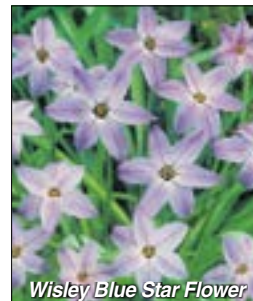

Gladiolus 'Salmoneus'

IPHEION uniflorum

'Wisley Blue' Masses of blue, star-shaped flowers.

IPHEION 'Froyle Mill'

Intense purple-blue

IPHEION 'White'

Vigorous with white flowers.

Price per single variety:

100 for $27.95
50 for $15.95
25 for $8.95

Wisley Blue Star Flower