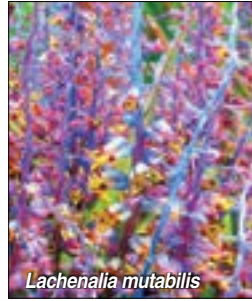

100 for	\$87.95
50 for	\$45.95
25 for	\$24.95
12 for	\$13.95
5 for	\$6.95

GLORY OF THE SUN

Leucocoryne ixioides

Star-shaped blue and white fragrant, long-lasting flowers, ideal for drier areas.

12 for	\$29.95
5 for	\$13.95
3 for	\$8.95

Leucocoryne ixioides

Lachenalia mutabilis

LACHENALIA mutabilis

Electric blue stems with multi-coloured flowers.

50 for	\$34.95
25 for	\$19.95
12 for	\$9.95
5 for	\$4.95

BRODIAEA 'Queen Fabiola'

Heads of blue flower stems. Ideal cut flowers which naturalize well. Late spring.