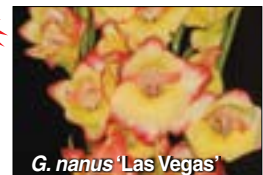

G. nanus 'Elvira'

G. nanus 'Las Vegas'